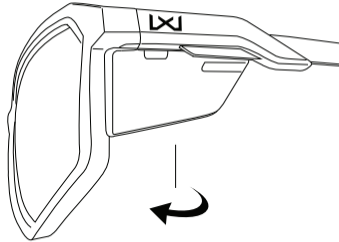

### **ASSEMBLY WITHOUT PLUG**

To assemble the side shields align the tab on the side shield with the hole in the bottom of the temple and insert it. Note: The side shields are labeled L and R for left and right.

Twist the side shield toward the temple until you hear it click into place.

## REMOVAL WITHOUT PLUG

To remove grab the temple arm and twist the side shield inwards.

From there you can pull straight down.

## PERMANENT PLUG INSERTION

To make the side shields permanently affixed to the frame, the plug needs to be inserted into the hole on the inside of the temple by the hinge. After attaching the side shields, firmly push the plug into the hole until it is flush with the temple. The side shield will not be removable after this is done.