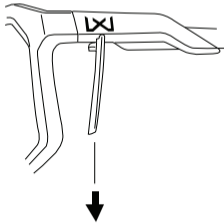

### **ASSEMBLY WITHOUT PLUG**

To assemble the side shields align the tab on the side shield with the hole in the bottom of the temple and insert it. Note: The side shields are labeled L and R for left and right.

Twist the side shield toward the temple until you hear it click into place.

## REMOVAL WITHOUT PLUG

To remove grab the temple arm and twist the side shield inwards.

From there you can pull straight down.

## PERMANENT PLUG INSERTION

To make the side shields permanently affixed to the frame, the plug needs to be inserted into the hole on the inside of the temple by the hinge. After attaching the side shields, firmly push the plug into the hole until it is flush with the temple. The side shield will not be removable after this is done.