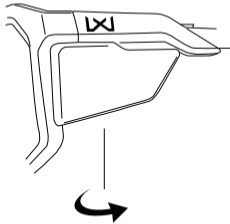

### **ASSEMBLY WITHOUT PLUG**

To assemble the side shields align the tab on the side shield with the hole in the bottom of the temple and insert it. Note: The side shields are labeled L and R for left and right.

Twist the side shield toward the temple until you hear it click into place.

## REMOVAL WITHOUT PLUG

To remove grab the temple arm and twist the side shield inwards.

From there you can pull straight down.

## PERMANENT PLUG INSERTION

To make the side shields permanently affixed to the frame, the plug needs to be inserted into the hole on the inside of the temple by the hinge. After attaching the side shields, firmly push the plug into the hole until it is flush with the temple. The side shield will not be removable after this is done.