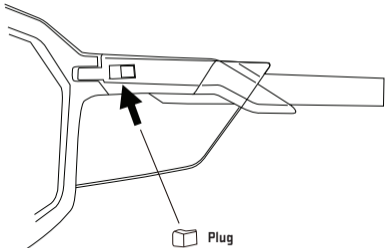

### **ASSEMBLY WITHOUT PLUG**

To assemble the side shields align the tab on the side shield with the hole in the bottom of the temple and insert it. Note: The side shields are labeled L and R for left and right.

Twist the side shield toward the temple until you hear it click into place.

## REMOVAL WITHOUT PLUG

To remove grab the temple arm and twist the side shield inwards.

From there you can pull straight down.

## PERMANENT PLUG INSERTION

To make the side shields permanently affixed to the frame, the plug needs to be inserted into the hole on the inside of the temple by the hinge. After attaching the side shields, firmly push the plug into the hole until it is flush with the temple. The side shield will not be removable after this is done.